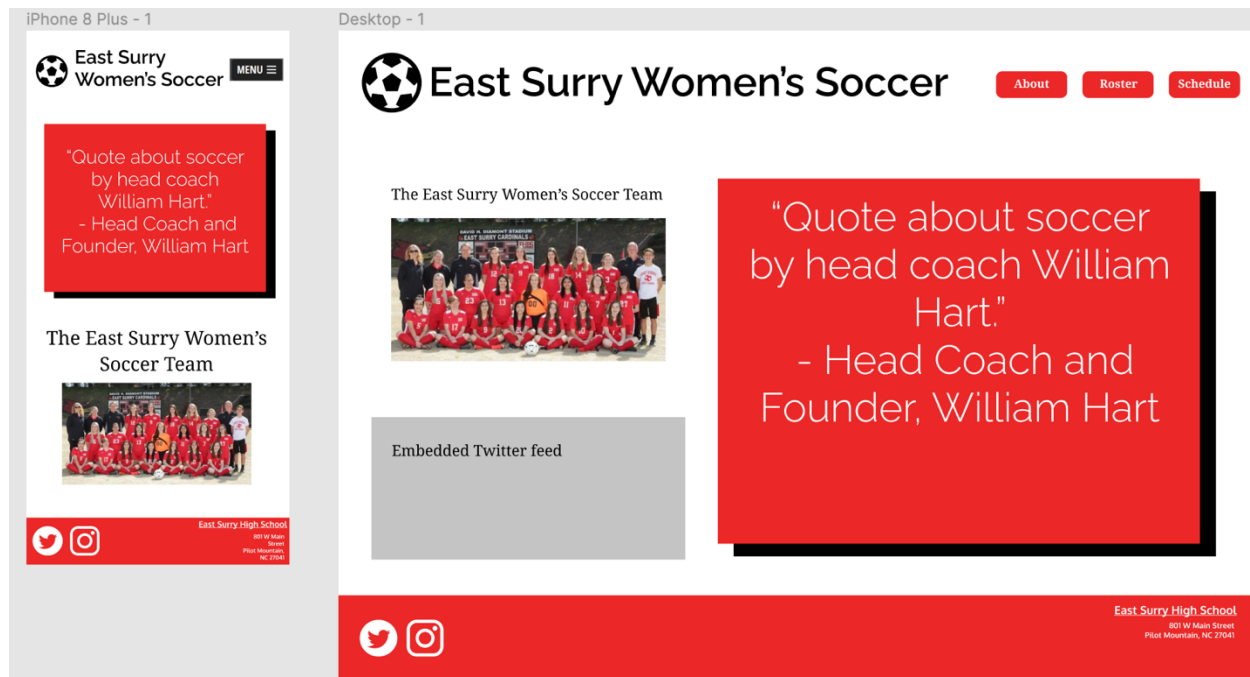

Mockup of the homepage in both mobile and desktop form.

The homepage will feature a picture of the team, an embedded Twitter of the soccer team's feed, and a quote from the head coach. The quote's use is to set the tone for the website and let players, parents, and recruiters know what kind of person the coach is. This will allow visitors to get a better feel of the team itself. The embedded Twitter allows users to easily access the most up-to-date information coming directly from the team and will allow visitors to learn more. The photo is also going to be a link that takes you to the roster page and will develop a drop shadow when hovered to indicate clickability.

The mobile view of the website collapses into a single column that acts similarly to the home page. The navigation items at the top become a hamburger menu at this size, achieved by the use of Slicknav. The embedded Twitter feed will not be visible at the mobile view. This is for better UI because when users try to scroll on the actual page, they may accidentally be scrolling on Twitter, which can be frustrating.